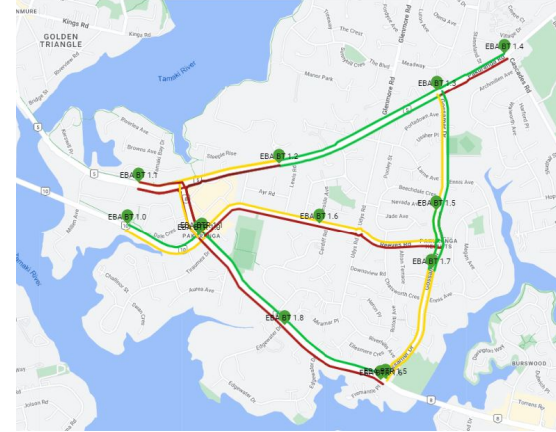

SMART CITY

Thoughtful Smarter City Living

SmartTraf Features

- Real-Time Data - Synced in real-time for prompt creation to traffic status and decision making
- Visualisation of Historical Data - Insight for before and after studies and comparisons of traffic trends over weeks and months
- Alerts on Radar Data – Get email notifications on volume, occupancy, stopped vehicle, speed and queue length
- Ultra High Definition (4D/UHD)
- Detection – Up to 256 vehicles simultaneously & detection range up to 300m +
- 8 Object Classification – Pedestrians, Cyclists, Motorbike, Car, Van, Short Truck, Long Truck & Undefined
- Maintenance Free

Ben Ransley
Managing Director &
Co-Founder
Ben@smartcity.co.nz

+64 (0) 21 135 0882

*Creating a thoughtful, smarter
and sustainable New Zealand*