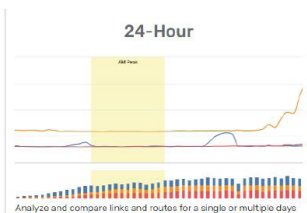

Ben Ransley
Managing Director &
Co-Founder
Ben@smartcity.co.nz

+64 (0) 21 135 0882

*Creating a thoughtful, smarter
and sustainable New Zealand*