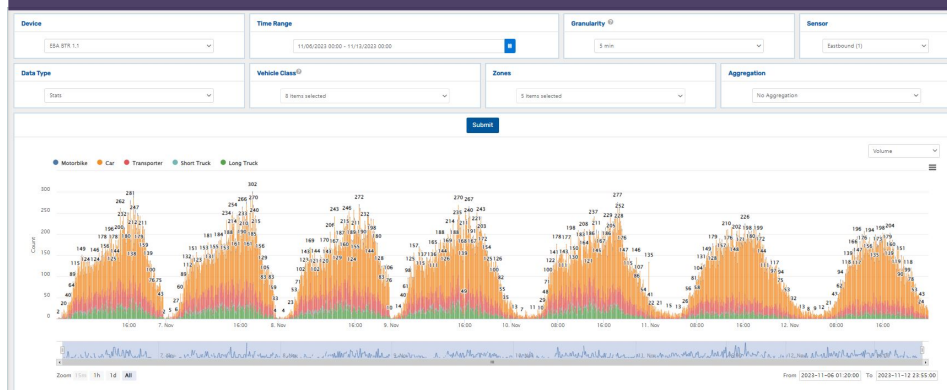

SMART CITY

Thoughtful Smarter City Living

SmartTraf

Overview

- Realtime Traffic Statistics Data & Alerting
- Visualisation of historical traffic trends
- Single solution for travel-time analysis, traffic counting & classification and average speed detection
- Fully documented REST API-makes integration into other systems seamless
- Operates under all weather conditions

Sectors

- Government
  - City
  - Regional
  - District
- Transports Agencies
- Transport Consultants
- Public/Private Transport Developments
- Smart City Consultants

7 i g t c a Y f g l g l b [' G a U f h f U Z

- Auckland Transport
- Eastern Busway Alliance
- New Plymouth District Council
- J Y b h j U
- Waka Kotahi! BNH
- Napier City Council
- Tauranga City Council
- One NZ

Benefits of Engaging with Smart City:

- Smart City are the exclusive agent for SMATs in New Zealand
- Smart City are the only company in NZ offering a solution of this kind
- Smart City are committed to consistently bringing the most advanced technology to the New Zealand marketplace
- Smart City offer full in-house consultancy, training & technical support