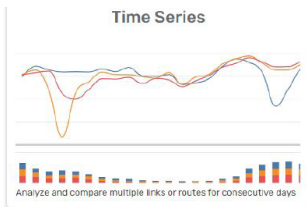

Ben Ransley
Managing Director &
Co-Founder
Ben@smartcity.co.nz

+64 (0) 21 135 0882

*Creating a thoughtful, smarter
and sustainable New Zealand*