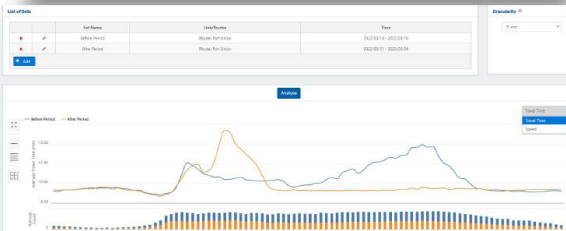

### Overview

- Realtime Traffic Statistics Data & Alerting
- Visualisation of historical traffic trends
- Single solution for travel-time analysis, traffic counting & classification and average speed detection
- Fully documented REST API-makes integration into other systems seamless
- Operates under all weather conditions

## SmartTraf Features

- Real-Time Data - Synced in real-time for prompt creation to traffic status and decision making
- Visualisation of Historical Data - Insight for before and after studies and comparisons of traffic trends over weeks and months
- Alerts on Radar Data – Get email notifications on volume, occupancy, stopped vehicle, speed and queue length
- Ultra High Definition (4D/UHD)
- Detection – Up to 256 vehicles simultaneously & detection range up to 300m +
- 8 Object Classification – Pedestrians, Cyclists, Motorbike, Car, Van, Short Truck, Long Truck & Undefined
- Maintenance Free